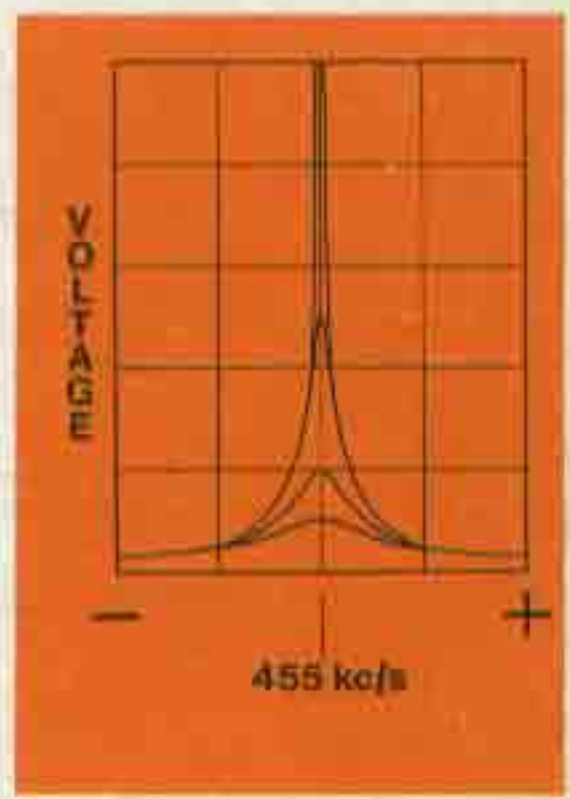

## Q MULTIPLIER UNIT

*Also featured*

550-25 Metre Superhet

★ Windscreen Wiper Delay Unit

★ Shorted Turn Tester