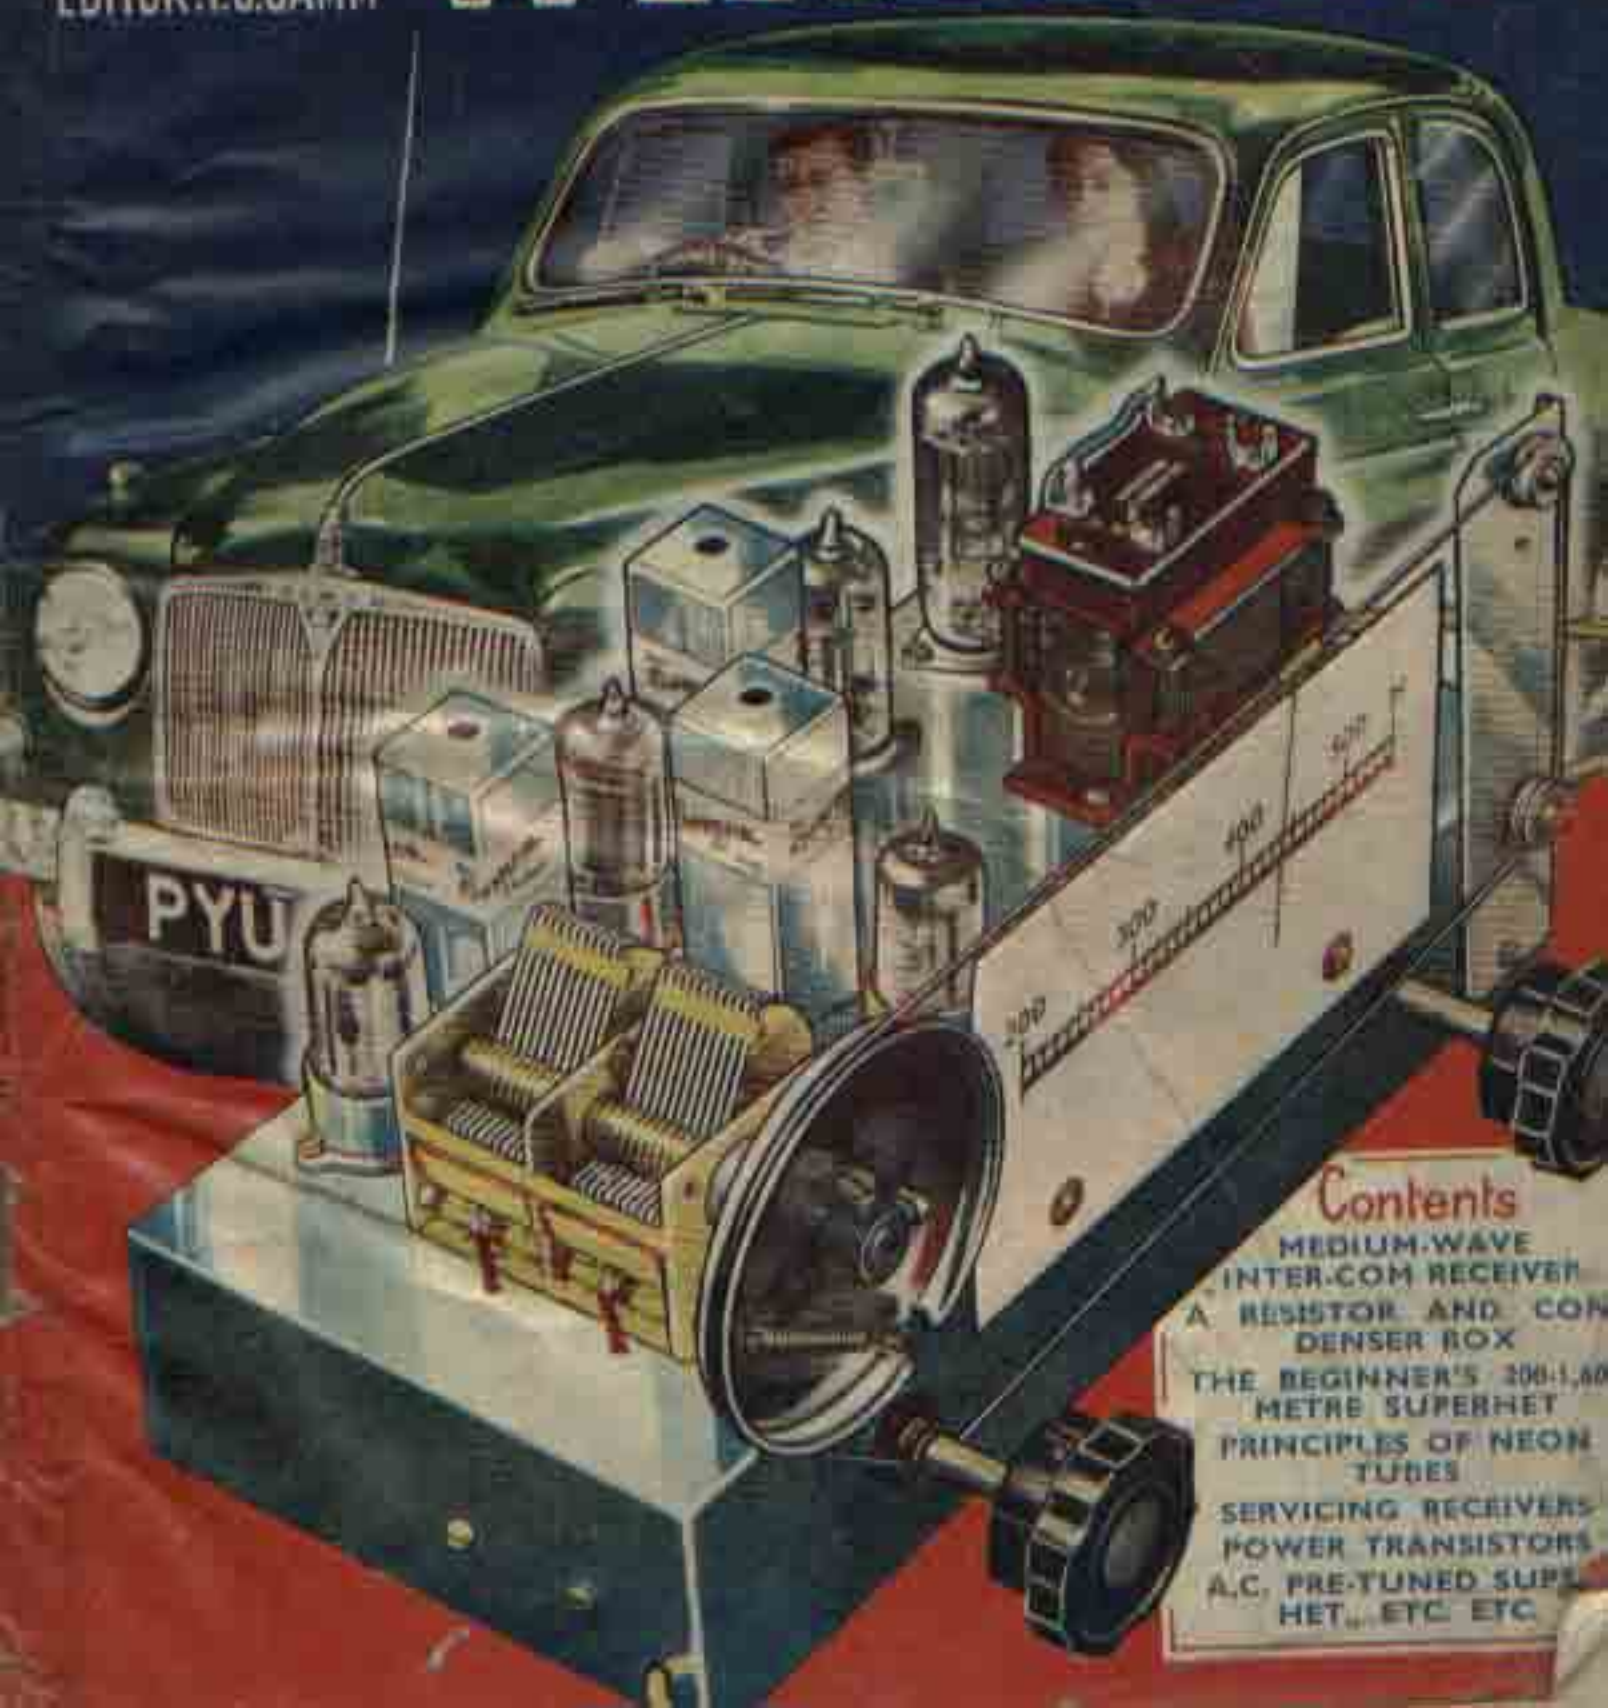

A VALVE-TRANSISTOR CAR RADIO

PRACTICAL 13

WIRELESS

DECEMBER
1958

EDITOR: E.J. CAMM

Contents

MEDIUM-WAVE
INTER-COM RECEIVER
A RESISTOR AND CON-
DENSER BOX
THE BEGINNER'S 300-1,000
METRE SUPERHET
PRINCIPLES OF NEON
TUBES
SERVICING RECEIVERS-
POWER TRANSISTORS
A.C. PRE-TUNED SUPER-
HET... ETC ETC