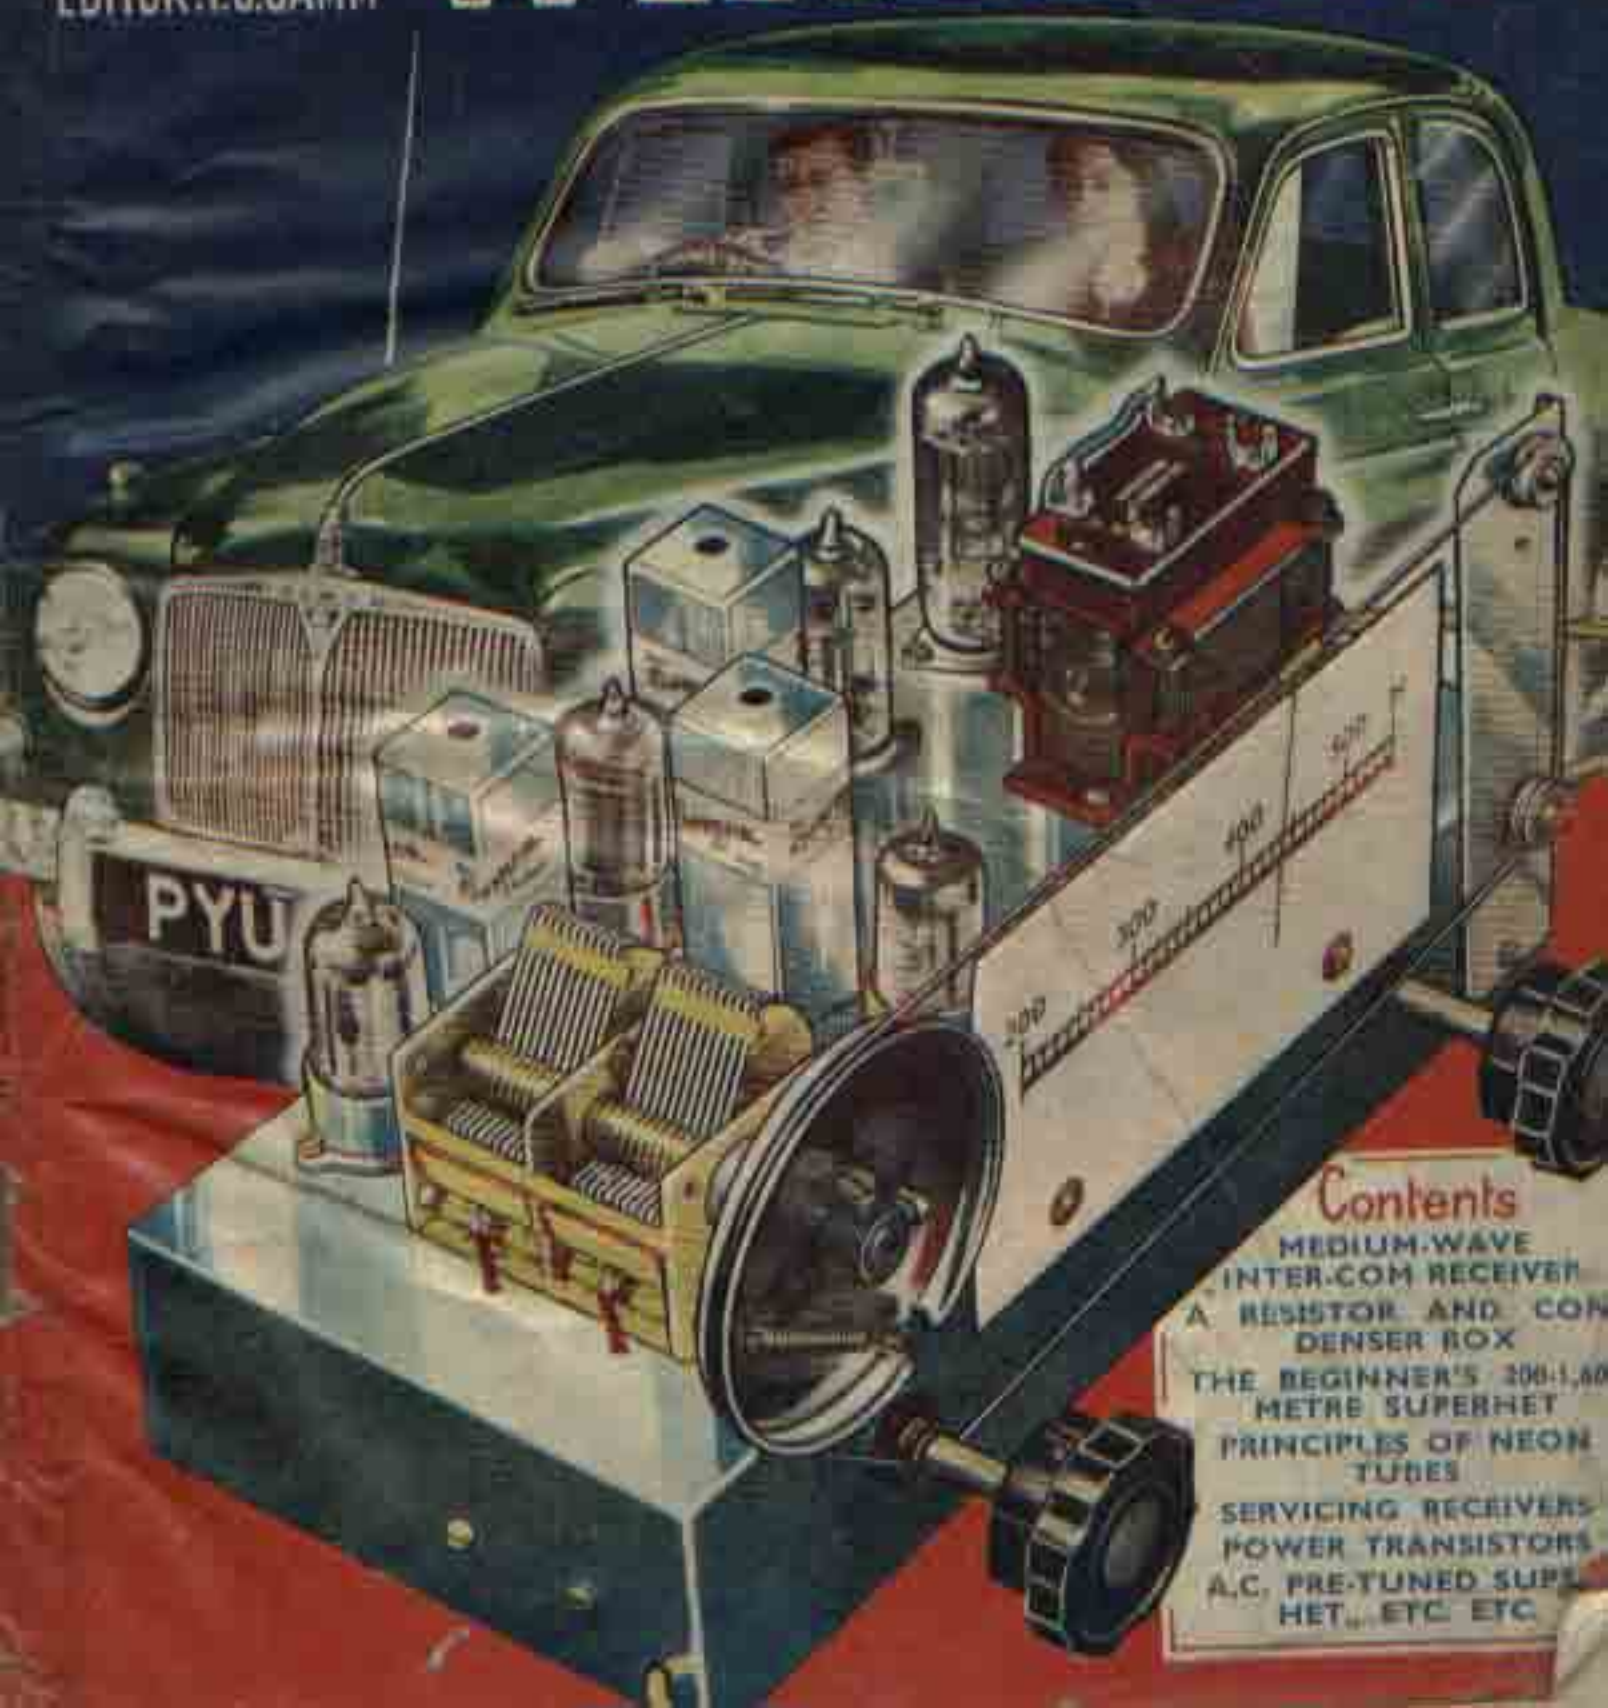

A VALVE-TRANSISTOR CAR RADIO

PRACTICAL 13

WIRELESS

DECEMBER
1958

EDITOR: E.J. CAMM

Contents

MEDIUM-WAVE
INTER-COM RECEIVER
A RESISTOR AND CONDENSER BOX
THE BEGINNER'S 300-1,000
METRE SUPERHET
PRINCIPLES OF NEON
TUBES
SERVICING RECEIVERS
POWER TRANSISTORS
A.C. PRE-TUNED SUPERHET,
ETC. ETC.